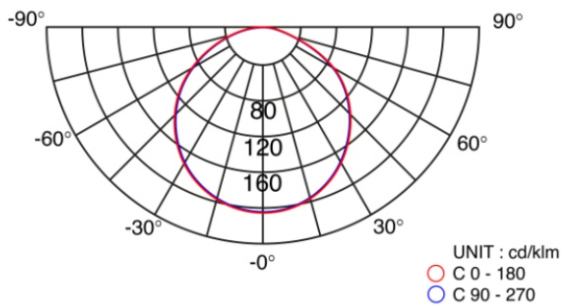

StripLight IP65-70

LED_Low voltage family	-	-	-	-	-	5	4	-		
------------------------	---	---	---	---	---	---	---	---	--	--

Voltage 24v DC
 LED Type SMD(2835)
 Number of LED 70 per Meter
 Power 13 Watt
 Luminous Efficiency 135 lm/w
 Flux 2300 lm
 Beam Angle 120°
 CRI > 85
 Color Temperature 2800K - 4000K
 Ingress Protection IP65
 Dimensions 13x5000mm
 Operation Temperature From -20°C to +45°C
 Life Time 50,000 h
 Guarantee 3 Years

Application

- Decorative
- Art gallery
- Hotel
- Office
- House

Dimensions: 13x5000mm
 Total power: 17 w
 (color temperature are customized according to customer requirements)

Mounting and installation

RECESSED MOUNTED